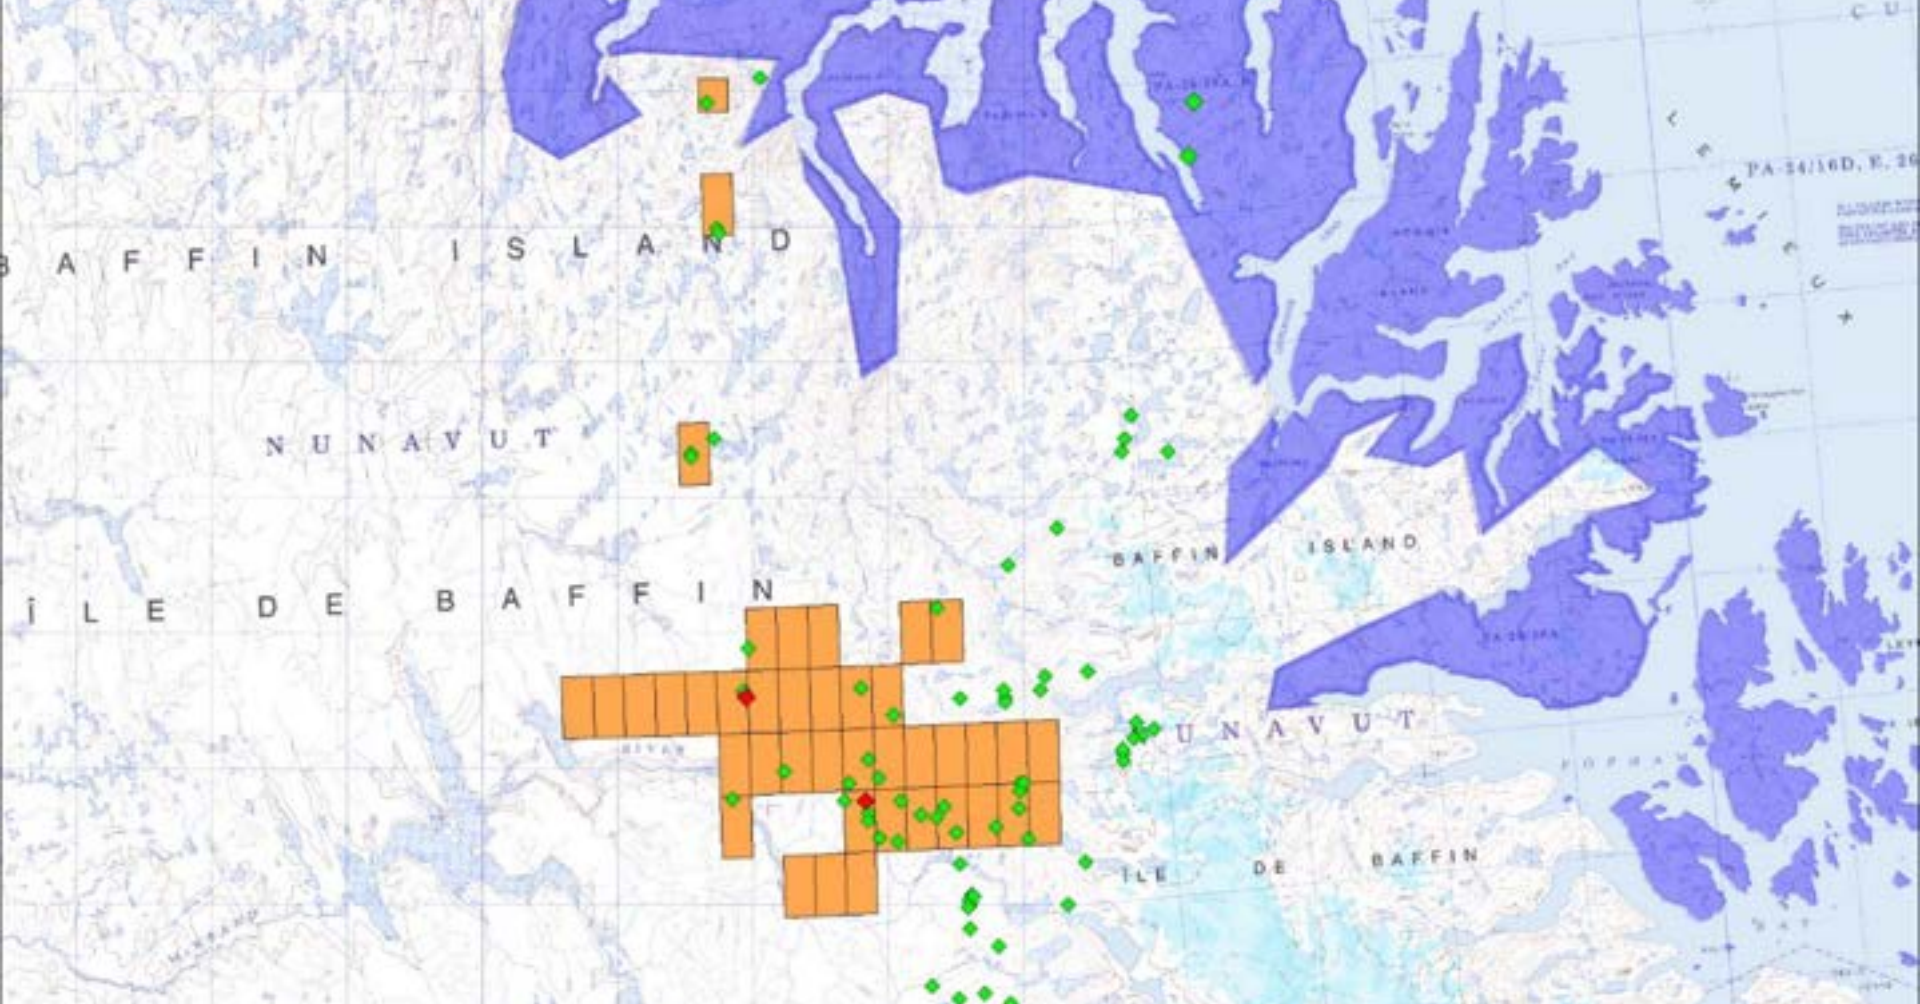

LEADING ETHICAL
PRACTICES ACROSS
INDUSTRY

PROTECTING
THE NATURAL
WORLD

PARTNERING
FOR THRIVING
COMMUNITIES

ACCELERATING EQUAL
OPPORTUNITY

DE BEERS GROUP

PROJECT OVERVIEW

CHIDLIAK DIAMOND PROJECT

35 PROSPECTIVE KIMBERLITES