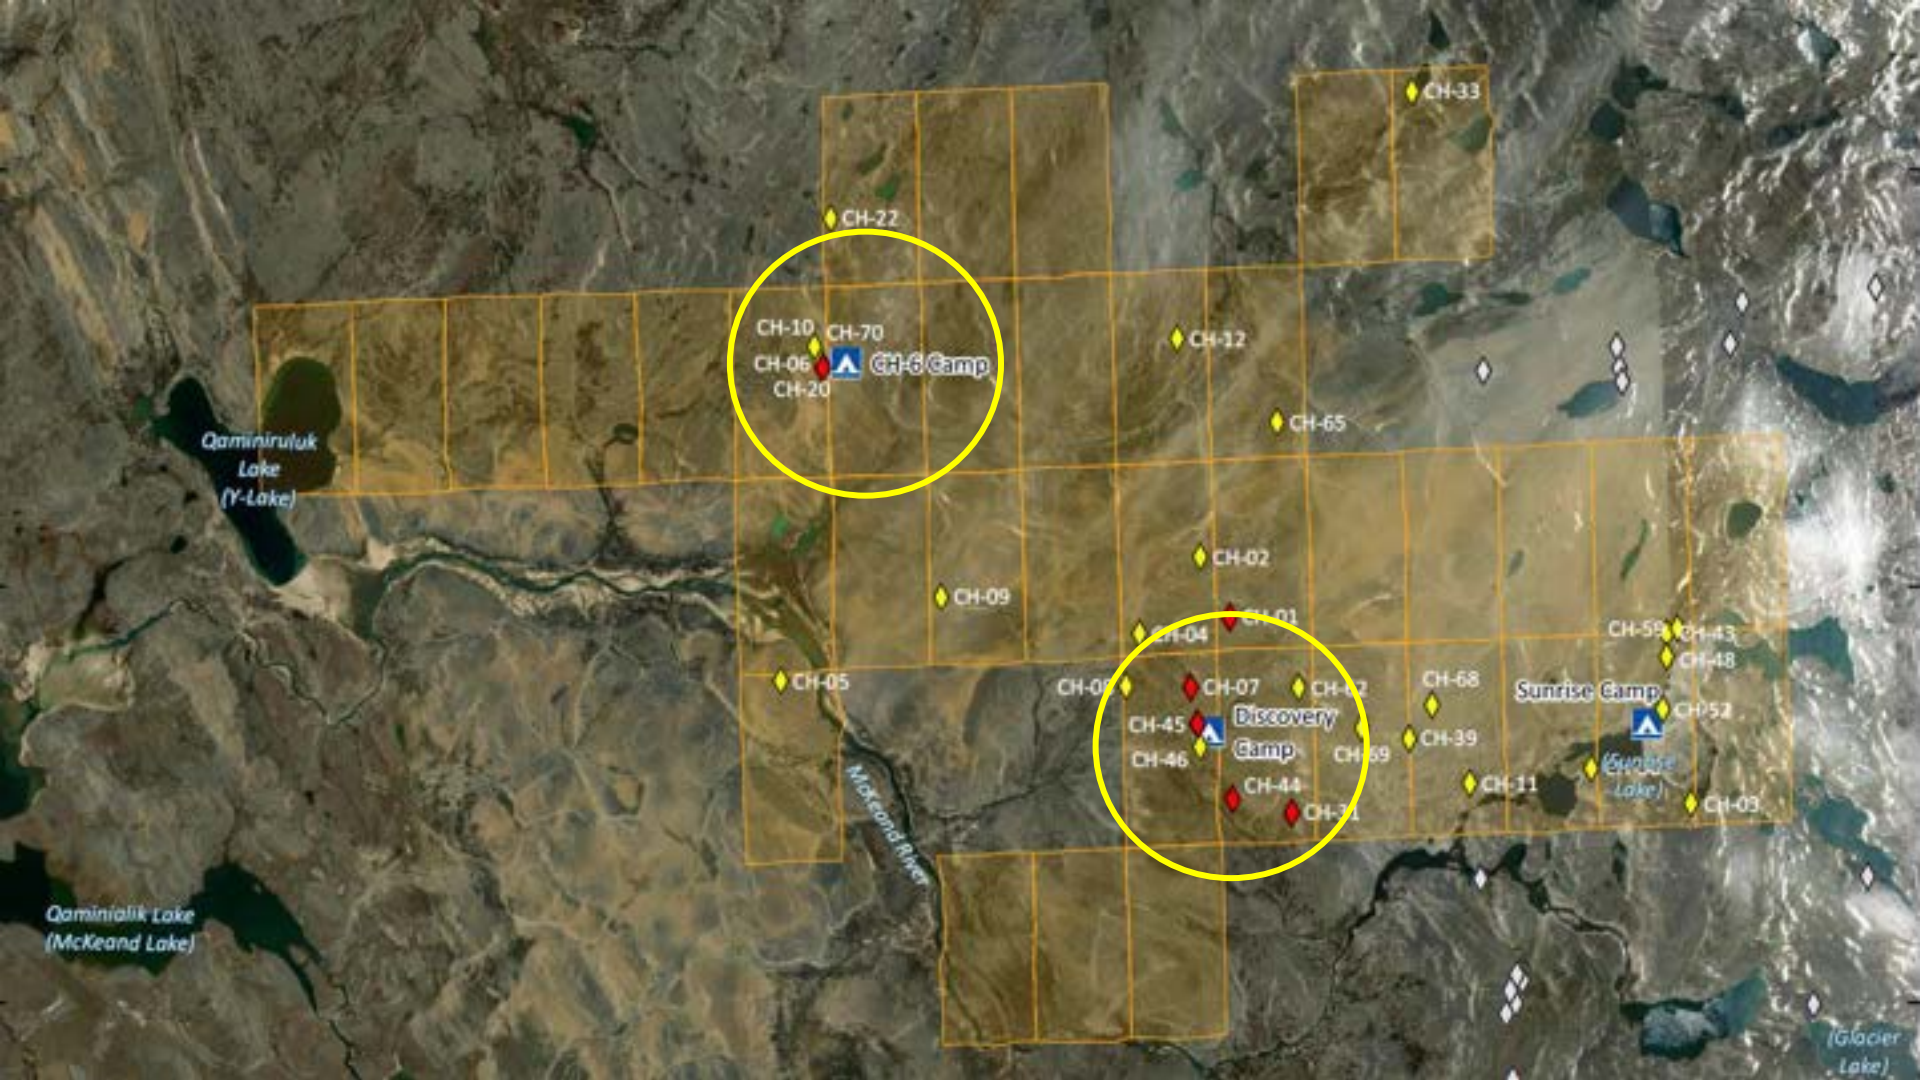

CHIDLIAK DIAMONDS
Inferred resource of 22M
carats

DISCOVERY CAMP
2022

PAKAK PICCO
Arctic UAV

DE BEERS GROUP

2022 ACTIVITIES

CHIDLIAK DIAMOND PROJECT

DIGGING OUT DISCOVERY
2022 maintenance program

SITE CREW
2022 maintenance program