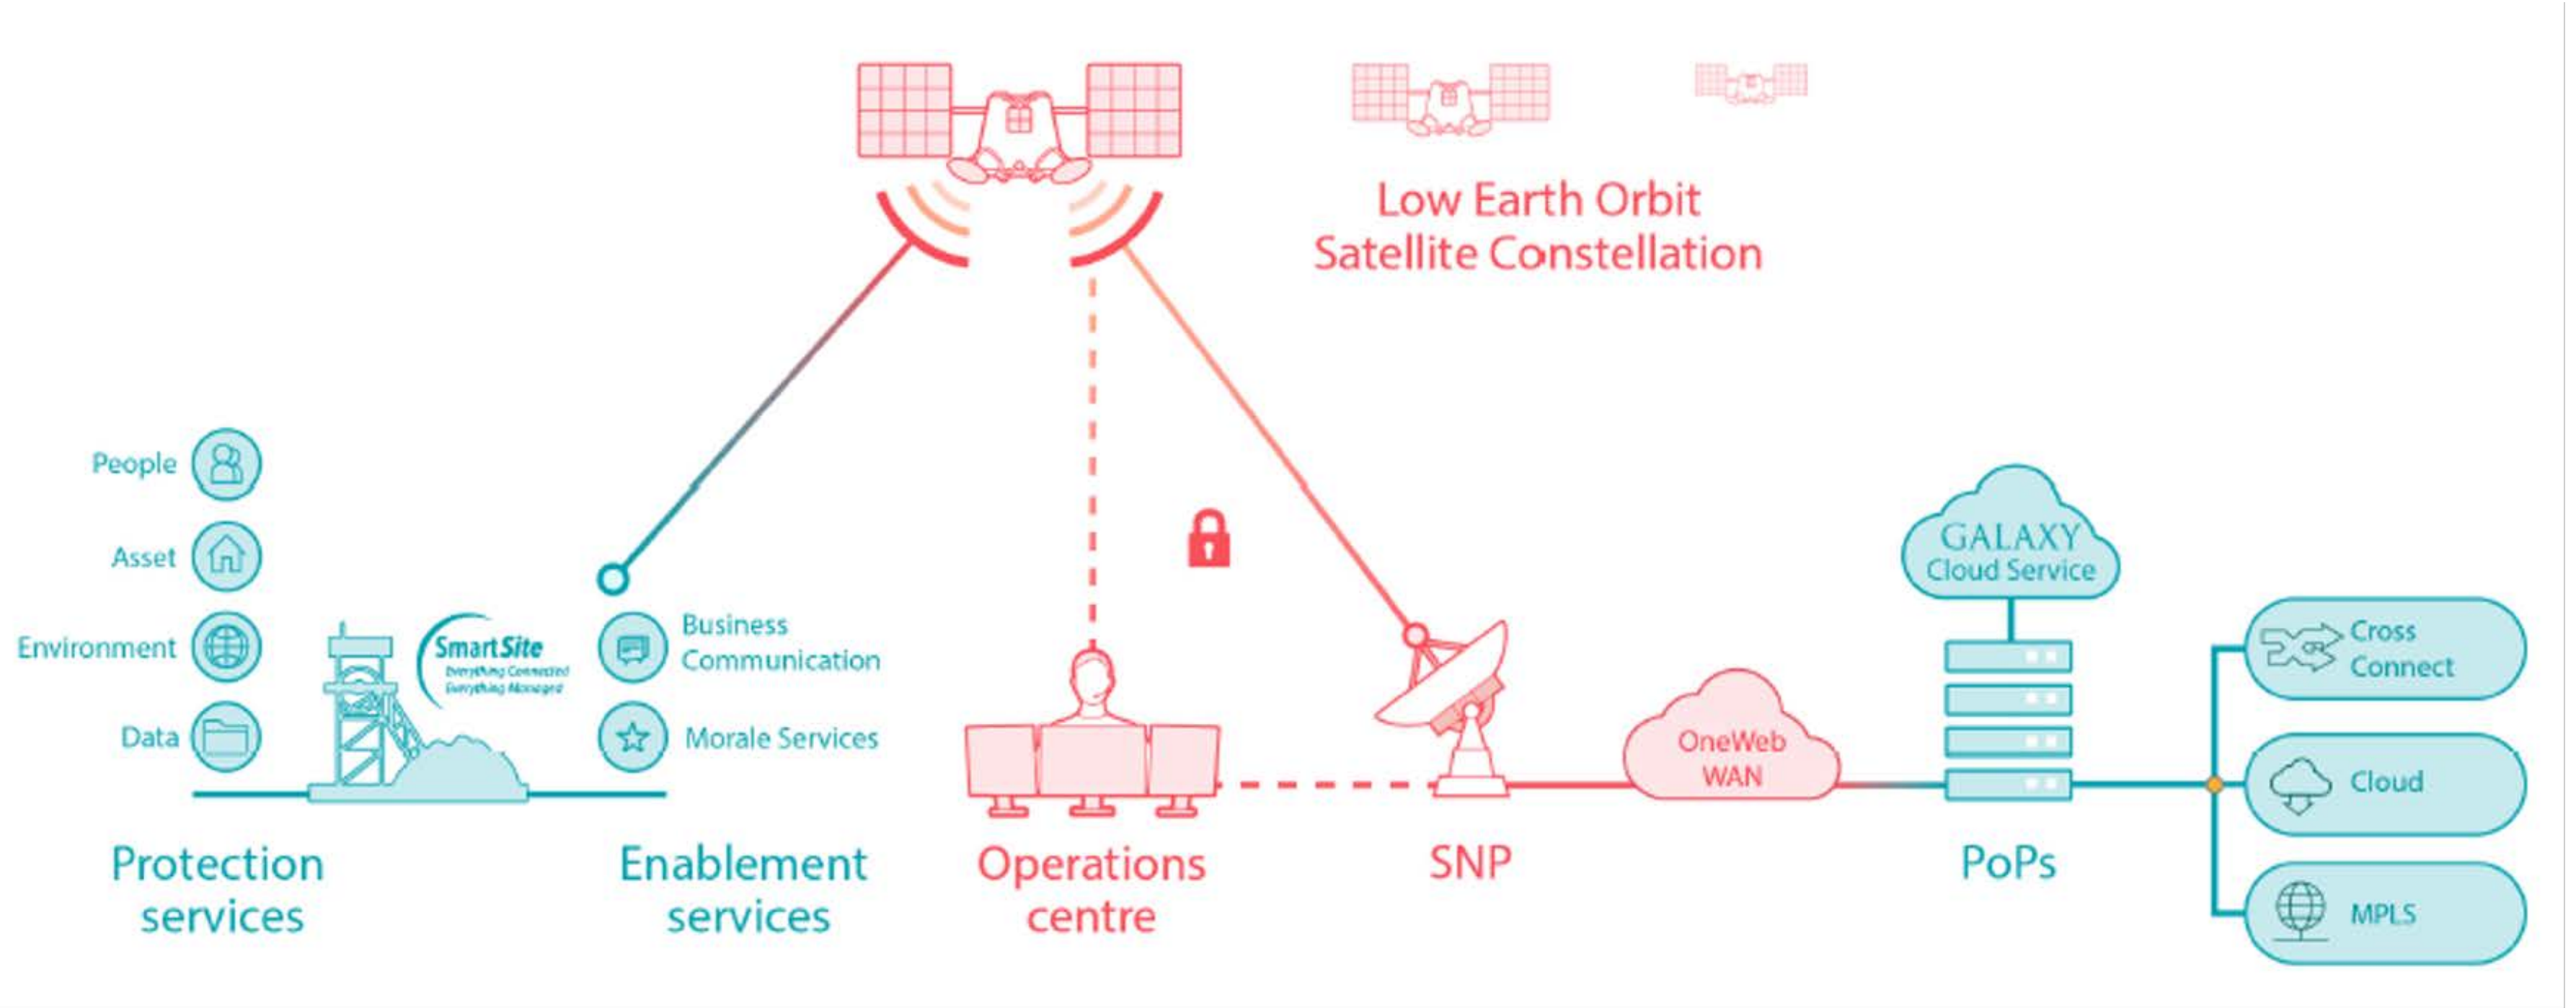

Galaxy (INUKNET) and OneWeb Partnership