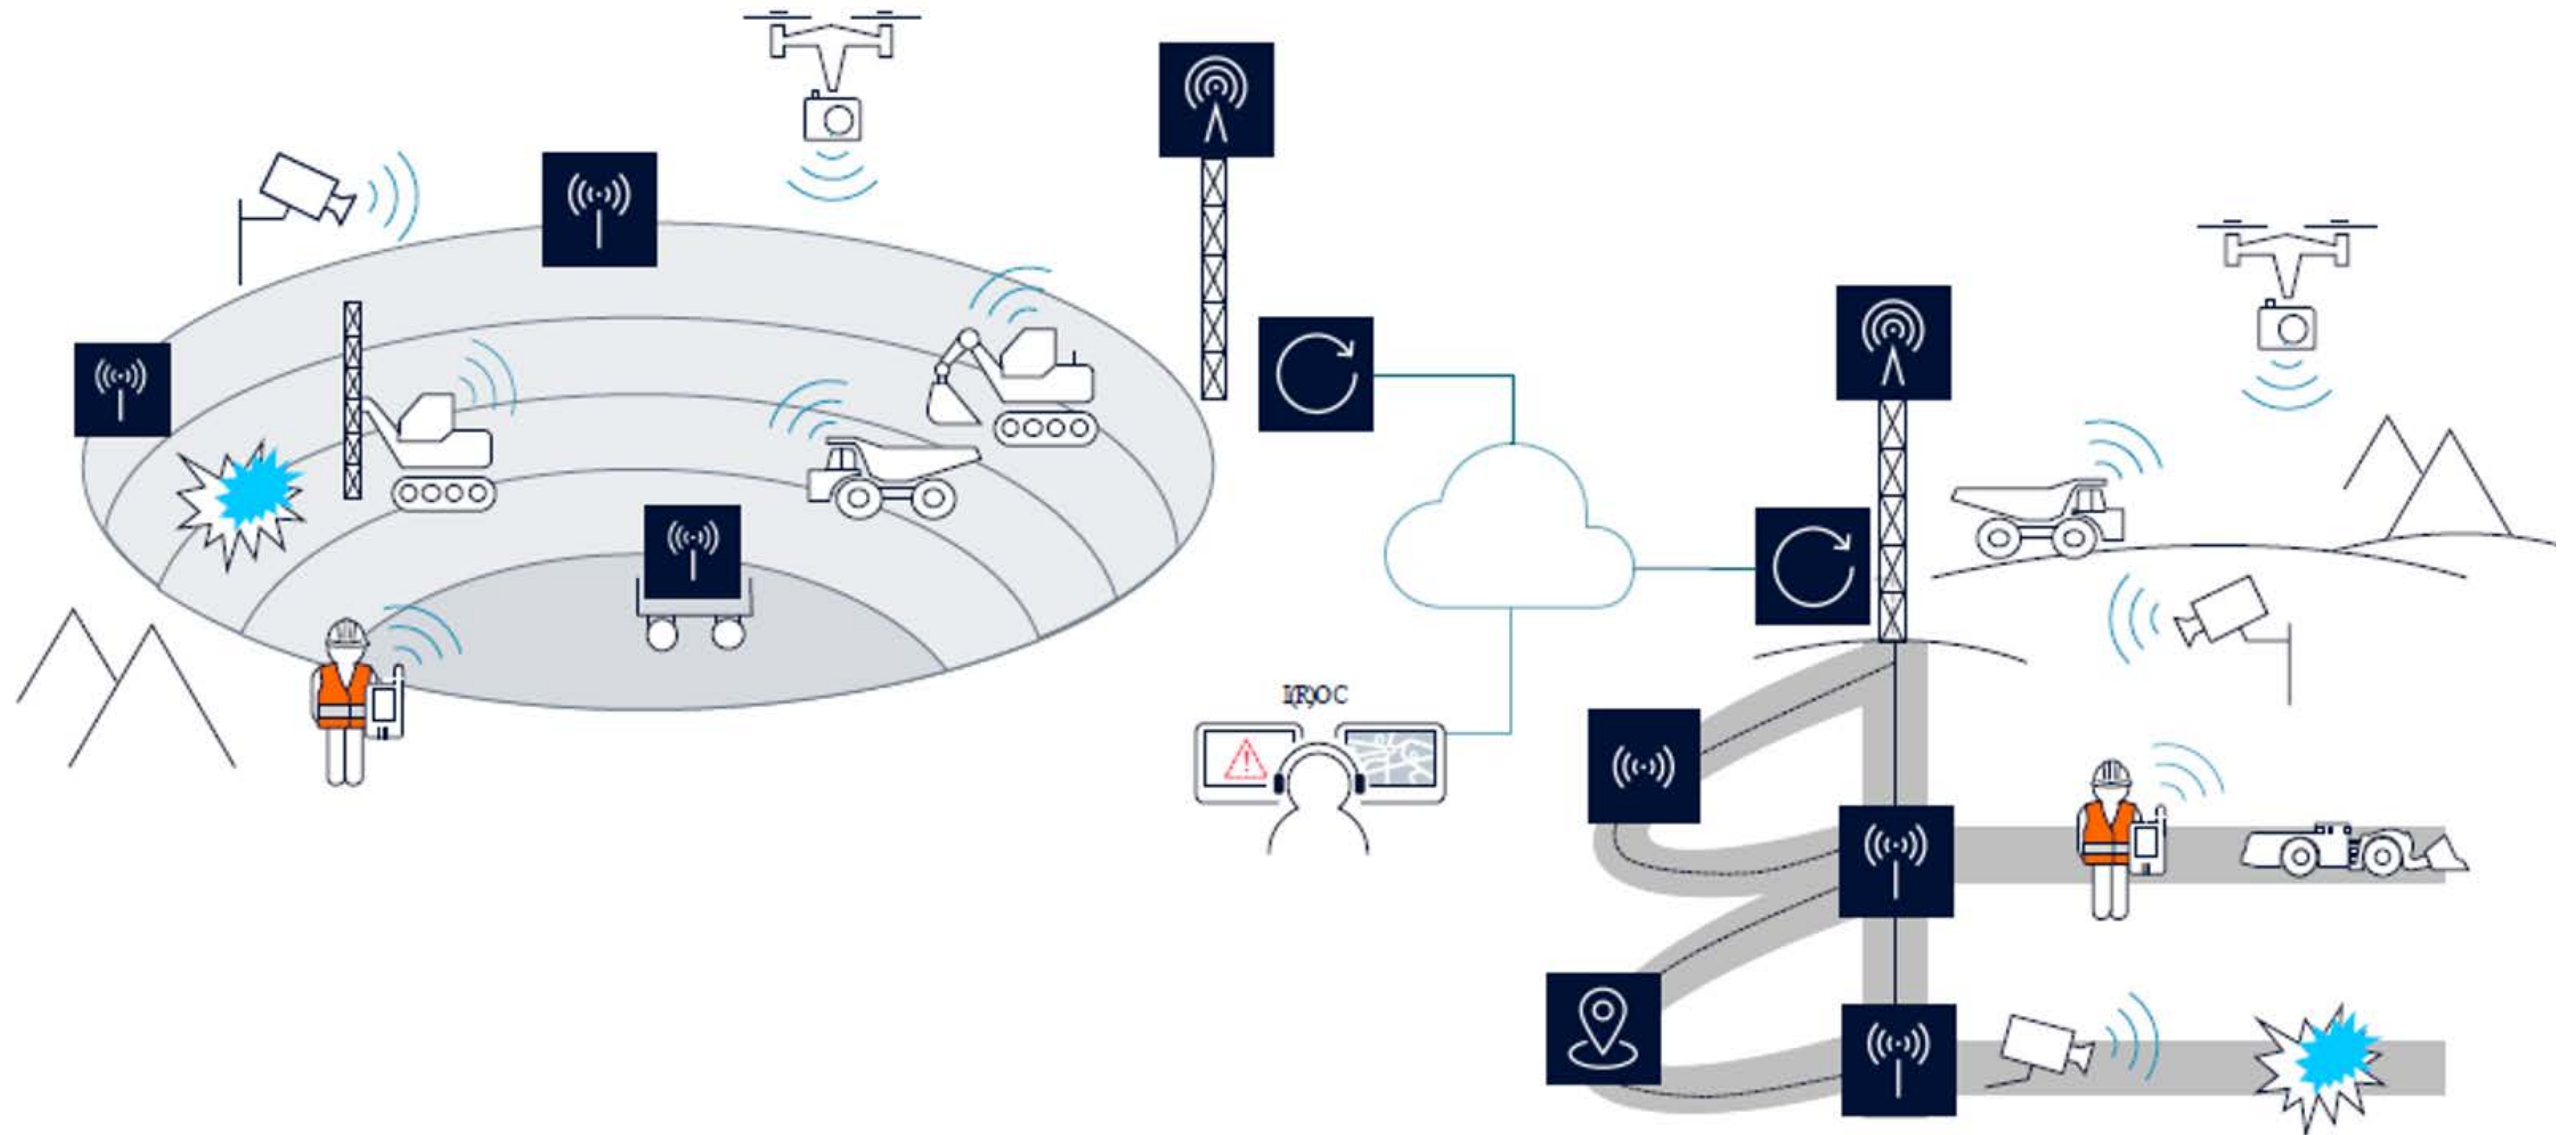

The OneWeb Advantage

Low Earth Orbiting (LEOs) are transforming remote internet with fiber like connections anywhere – OneWeb and Starlink

- **These allow the user experience to be very close to a fiber connection that enables automation, remote control, and autonomous vehicles. This allows remote Arctic mines to be more profitable and competitive globally**
- **Mines can now deploy new software such as SAP, Citrix and TEAMS that increase worker productivity, and mine profitability**
- **Better internet increases worker morale – higher retention**

I'm Doug Harvey from Galaxy Broadband,

Galaxy (INUKNET) and OneWeb Partnership

Third Big Development - Private LTE/5G

NOKIA

Solutions
4.0 you

@nokiaindustries

Open-pit vs. underground mines

Two different environments, same network technologies

Monitor all operations in real time to respond quickly to critical events

360° situational awareness

Analytics for video feeds

Industrial location tracking and geofencing

Data connectivity from/to machinery, vehicles and IoT sensors

IoT sensors monitor machines, vehicles, environment and workers' safety/health

Mission-critical Push-to-Talk and Push-to-Video communication

Use cases for mining

One single network for creating the connected digital mine